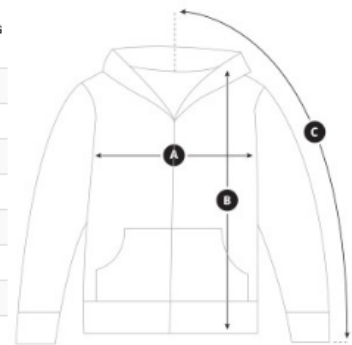

Bomber Jacket

	1/2 Chest (A)		Sleeve Length Center Back (B)		Total Length Center Back (C)	
	cm	inches	cm	inches	cm	inches
XXS	53	20.86	86	33.85	62	25.98
XS	55	21.65	88	34.64	64	25.19
S	57	22.44	90	35.43	66	25.98
M	59	23.22	92	36.22	68	26.77
L	61	24.01	94	37	70	27.55
XL	63	24.01	96	37.79	72	28.34
XXL	65	25.59	98	38.58	74	29.13
XXXL	67	26.37	100	39.37	76	29.92

Parka Jacket

Parka Jacket

	1/2 Chest (A)		Sleeve Length Center Back (B)		Total Length Center Back (C)	
	cm	inches	cm	inches	cm	inches
XXS	52	20.47	86	33.85	76	29.92
XS	54	21.25	88	34.64	78	30.70
S	56	22.04	90	35.43	80	31.49
M	58	22.83	92	36.22	82	32.28
L	60	23.62	94	37	84	33.07
XL	62	24.40	96	37.79	86	33.85
XXL	64	25.19	98	38.58	88	34.64
XXXL	66	25.98	100	39.37	90	35.43

Knitware

Regular Fit

	European size	1/2 Chest (A)		Sleeve Length Center Back (B)	
		cm	inches	cm	inches
XXS	42/44	49	19,29	82	32,28
XS	44/46	51	20,07	84	33,07
S	46/48	53	20,86	86	33,85
M	48/50	55	21,65	88	34,64
L	50/52	57	22,44	90	35,43
XL	52/54	59	23,22	92	36,22
XXL	54/56	61	24	94	37

Fleece

Regular Fit

	1/2 Chest (A)		Sleeve Length Center Back (B)		Total Length From Shoulders (C)	
	cm	inches	cm	inches	cm	inches
XXS	49	19,29	84	33,07	63,5	25
XS	51	20,08	86	33,85	65,5	25,78
S	53	20,86	88	34,64	67,5	26,57
M	55	21,65	90	35,43	69,5	27,36
L	57	22,44	92	36,22	71,5	28,14
XL	59	23,22	94	37	73,5	28,94
XXL	61	24	96	37,79	75,5	29,72