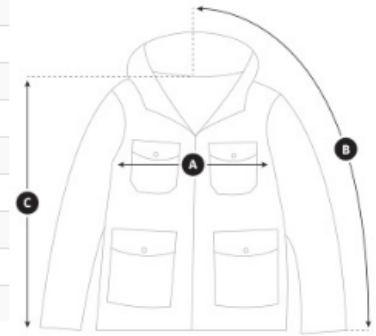

Jackets

Rib Nylon Jacket

	1/2 Chest (A)		Sleeve Length Center Back (B)		Total Length Center Back (C)	
	cm	inches	cm	inches	cm	inches
XXS	50	19,68	85	33,46	61	24,01
XS	52	20,47	87	34,25	63	24,80
S	54	21,25	89	35,03	65	25,59
M	56	22,04	91	35,82	67	26,37
L	58	22,83	93	36,61	69	27,16
XL	60	23,62	95	37,40	71	27,95
XXL	62	24,40	97	38,18	73	28,74
XXXL	64	25,19	99	38,98	75	29,52

Long Nylon Jacket

Long Nylon Jacket

	1/2 Chest (A)		Sleeve Length Center Back (B)		Total Length Center Back (C)	
	cm	inches	cm	inches	cm	inches
XXS	53	19,68	85	33,46	66	25,98
XS	55	21,65	87	34,25	68	26,77
S	57	22,44	89	35,03	70	27,55
M	59	23,22	91	35,82	72	28,34
L	61	24,01	93	36,61	74	29,13
XL	63	24,08	95	37,40	76	29,92
XXL	65	25,59	97	38,18	78	30,7
XXXL	67	26,37	99	38,98	80	31,49

Coach Jacket

Coach Jacket

	1/2 Chest (A)		Sleeve Length Center Back (B)		Total Length Center Back (C)	
	cm	inches	cm	inches	cm	inches
XXS	54	21.25	86	33.85	66	25.98
XS	56	22.04	88	34.64	68	26.77
S	58	22.83	90	35.43	70	27.55
M	60	23.62	92	36.22	72	28.34
L	62	24.4	94	37	74	29.13
XL	64	25.19	96	37.79	76	29.92
XXL	66	25.98	98	38.58	78	30.7
XXXL	68	26.77	100	39.37	80	31.49