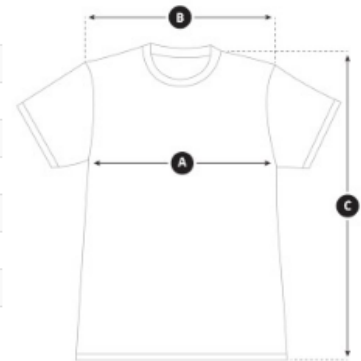

Parka Jacket

Parka Jacket

	1/2 Chest (A)		Sleeve Length Center Back (B)		Total Length Center Back (C)	
	cm	inches	cm	inches	cm	inches
XXS	52	20.47	86	33.85	76	29.92
XS	54	21.25	88	34.64	78	30.70
S	56	22.04	90	35.43	80	31.49
M	58	22.83	92	36.22	82	32.28
L	60	23.62	94	37	84	33.07
XL	62	24.40	96	37.79	86	33.85
XXL	64	25.19	98	38.58	88	34.64
XXXL	66	25.98	100	39.37	90	35.43

Knitware

Regular Fit

	European size	1/2 Chest (A)		Sleeve Length Center Back (B)	
		cm	inches	cm	inches
XXS	42/44	49	19,29	82	32,28
XS	44/46	51	20,07	84	33,07
S	46/48	53	20,86	86	33,85
M	48/50	55	21,65	88	34,64
L	50/52	57	22,44	90	35,43
XL	52/54	59	23,22	92	36,22
XXL	54/56	61	24	94	37

Fleece

Regular Fit

	1/2 Chest (A)		Sleeve Length Center Back (B)		Total Length From Shoulders (C)	
	cm	inches	cm	inches	cm	inches
XXS	49	19,29	84	33,07	63,5	25
XS	51	20,08	86	33,85	65,5	25,78
S	53	20,86	88	34,64	67,5	26,57
M	55	21,65	90	35,43	69,5	27,36
L	57	22,44	92	36,22	71,5	28,14
XL	59	23,22	94	37	73,5	28,94
XXL	61	24	96	37,79	75,5	29,72

Polo

Regular Fit

	1/2 Chest (A)		Shoulders width (B)		Total Length (C)	
	cm	inches	cm	inches	cm	inches
XXS	46	18,11	36	14,17	64	25,19
XS	48	18,89	38	14,96	66	25,98
S	50	19,68	40	15,74	68	26,77
M	52	20,47	42	16,53	70	27,55
L	54	21,25	44	17,32	72	28,34
XL	56	22,04	46	18,11	74	29,13
XXL	58	22,83	48	18,89	76	29,92