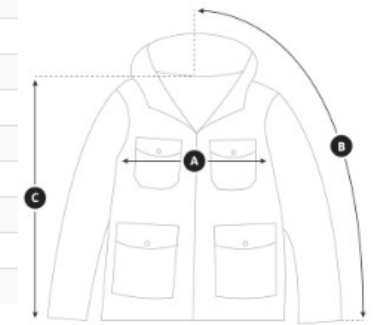

Jackets

Rib Nylon Jacket

	1/2 Chest (A)		Sleeve Length Center Back (B)		Total Length Center Back (C)	
	cm	inches	cm	inches	cm	inches
XXS	50	19,68	85	33,46	61	24,01
XS	52	20,47	87	34,25	63	24,80
S	54	21,25	89	35,03	65	25,59
M	56	22,04	91	35,82	67	26,37
L	58	22,83	93	36,61	69	27,16
XL	60	23,62	95	37,40	71	27,95
XXL	62	24,40	97	38,18	73	28,74
XXXL	64	25,19	99	38,98	75	29,52

Long Nylon Jacket

Long Nylon Jacket

	1/2 Chest (A)		Sleeve Length Center Back (B)		Total Length Center Back (C)	
	cm	inches	cm	inches	cm	inches
XXS	53	19,68	85	33,46	66	25,98
XS	55	21,65	87	34,25	68	26,77
S	57	22,44	89	35,03	70	27,55
M	59	23,22	91	35,82	72	28,34
L	61	24,01	93	36,61	74	29,13
XL	63	24,08	95	37,40	76	29,92
XXL	65	25,59	97	38,18	78	30,7
XXXL	67	26,37	99	38,98	80	31,49

Coach Jacket

Coach Jacket

	1/2 Chest (A)		Sleeve Length Center Back (B)		Total Length Center Back (C)	
	cm	inches	cm	inches	cm	inches
XXS	54	21.25	86	33.85	66	25.98
XS	56	22.04	88	34.64	68	26.77
S	58	22.83	90	35.43	70	27.55
M	60	23.62	92	36.22	72	28.34
L	62	24.4	94	37	74	29.13
XL	64	25.19	96	37.79	76	29.92
XXL	66	25.98	98	38.58	78	30.7
XXXL	68	26.77	100	39.37	80	31.49

Anorak Jacket

	1/2 Chest (A)		Sleeve Length Center Back (B)		Total Length Center Back (C)	
	cm	inches	cm	inches	cm	inches
XXS	53	20.86	86	33.85	66	25.98
XS	55	21.65	88	34.64	68	26.77
S	57	22.44	90	35.43	70	27.55
M	59	23.22	92	36.22	72	28.34
L	61	24.01	94	37	74	29.13
XL	63	24.01	96	37.79	76	29.92
XXL	65	25.59	98	38.58	78	30.7
XXXL	67	26.37	100	39.37	80	31.49